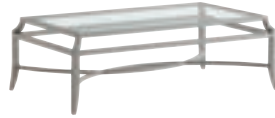

OCCASIONAL

3945-945
Silver Sands
Rectangular Cocktail Table
49W x 29D x 16.5H in.