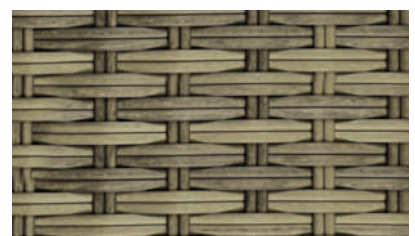

Jacobean

Willow Flat

Oyster

Coordinating Universal Pieces are also available.

CABO

NC270

				
<p>3 Seater Sofa NC2703S Size: 81" x 32.5" x 33" ht. Seat Size: 75" x 25" Deck Ht: 13" Cush270/271-3S: 6 pc. cushion, 6" th.</p>	<p>Loveseat NC270LS Size: 56" x 32.5" x 33" ht. Seat Size: 50" x 25" Deck Ht: 13" Cush270/271-LS: 4 pc. cushion, 6" th.</p>	<p>Club Chair NC270C Size: 31" x 32.5" x 33" ht. Seat Size: 25" x 25" Deck Ht: 13" Cush270/271-C: 2 pc. cushion, 6" th.</p>	<p>Swivel Glider Club Chair NC270SG Size: 31" x 32.5" x 33" ht. Seat Size: 25" x 25" Deck Ht: 13" Cush270/271-C: 2 pc. cushion, 6" th.</p>	<p>Universal High Back Swivel Rocker NC415HBSR Size: 30" X 33" X 39"ht. Seat Size: 24.5" X 26" Deck ht: 13" Cush415/416-HBSR: 2 pc. cushion, 6" th.</p>
				
<p>Left Arm Loveseat NC270LL Size: 53" x 32.5" x 33" ht. Seat Size: 50" x 25" Deck Ht: 13" Cush270/271 -LS: 4 pc. cushion, 6" th.</p>	<p>Right Arm Loveseat NC270RL Size: 53" x 32.5" x 33" ht. Seat Size: 50" x 25" Deck Ht: 13" Cush270/271-LS: 4 pc. cushion, 6" th.</p>	<p>Corner Chair NC270SCC Size: 32.5" x 32.5" x 33" ht. Seat Size: 25" x 25" Deck Ht: 13" Cush270/271-SCC: 3 pc. cushion, 6" th.</p>	<p>45° Sectional Corner NC270SCC-45 Size: 62.5" x 33.5" x 33" ht. Seat Size: 57.5" x 32" Deck Ht: 13" Cush270/271SCC-45: 3 pc. cushion, 6" th.</p>	<p>Sectional Middle Chair NC270SCM Size: 25" x 32.5" x 33" ht. Seat Size: 25" x 25" Deck Ht: 13" Cush270/271-C: 2 pc. cushion, 6" th.</p>
				
<p>Contour Sofa NC2703SC Size: 84" x 32.5" x 33" ht. Seat Size: 78" x 25" Deck Ht: 13" Cush270/271-3SC: 4 pc. cushion, 6" th.</p>	<p>Square Ottoman NC270O-SQ Size: 25" x 25" x 13" ht. Seat Size: 25" x 25" Deck Ht: 13" Cush270/271O-SQ: 1 pc. cushion, 6"th.</p>	<p>Rectangle Ottoman NC270O-REC Size: 29.5" x 20" x 16.5" ht. Seat Size: 24" x 20" Deck Ht: 13" Cush270/271O-REC: 1 pc. cushion, 4" th.</p>	<p>Large Round Ottoman NC270O-RND Size: 34" x 34" x 13" ht. Seat Size: 34" x 34" Deck Ht: 13" Cush270/271-O-RND: 1 pc. cushion, 6" thick</p>	<p>Square Coffee Table NC270CT-SQ Size: 32" x 32" x 17" ht. Coffee Table Glass NC270CT-SQ-GL Size: 32" x 32" x 1/4" ht.</p>
				
<p>Rectangular Coffee Table NC270CT-REC Size: 43.3" x 27.6" x 17" Ht. Rectangular Coffee Table Glass NC270CT-REC-GL Size: 43.3" x 27.6" x 1/4 ht.</p>	<p>Round Coffee Table NC270CT-RND Size: 34" x 34" x 20.5" ht. Coffee Table Glass NC270CT-RND-GL Size: 34" x 34" x 0.25" ht.</p>	<p>Square End Table NC270ET-SQ Size: 20" x 20" x 21" ht. End Table Glass NC270ET-SQ-GL Size: 20" x 20" x 1/4" ht</p>	<p>Wedge End Table NC270WET Size: 15" x 32.5" x 25" ht. Wedge End Table Glass NC270WET-GL Size: 15" x 32.5" x 0.25" ht.</p>	