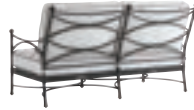

**3911-22-01
Pavlova Love Seat**
63.5W x 35.5D x 36H in.
Available only as shown -
Shown in 7404-11,
Contrast Welt on Seat and
Back Cushions in 7404-76,
Cushion Straps in 7404-11