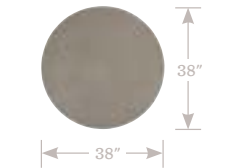

CS3900-17
Cypress Point Ocean Terrace
Counter Stool
Cushion

DINING TABLE TOPS

3900-876WT
Cypress Point
Ocean Terrace
Rectangular
Weatherstone
Dining Table Top

3900-875WT
Cypress Point
Ocean Terrace
Round
Weatherstone
Dining Table Top