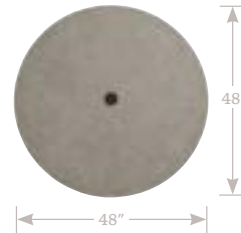

3900-875WT
Cypress Point
Ocean Terrace
Round
Weatherstone
Dining Table Top